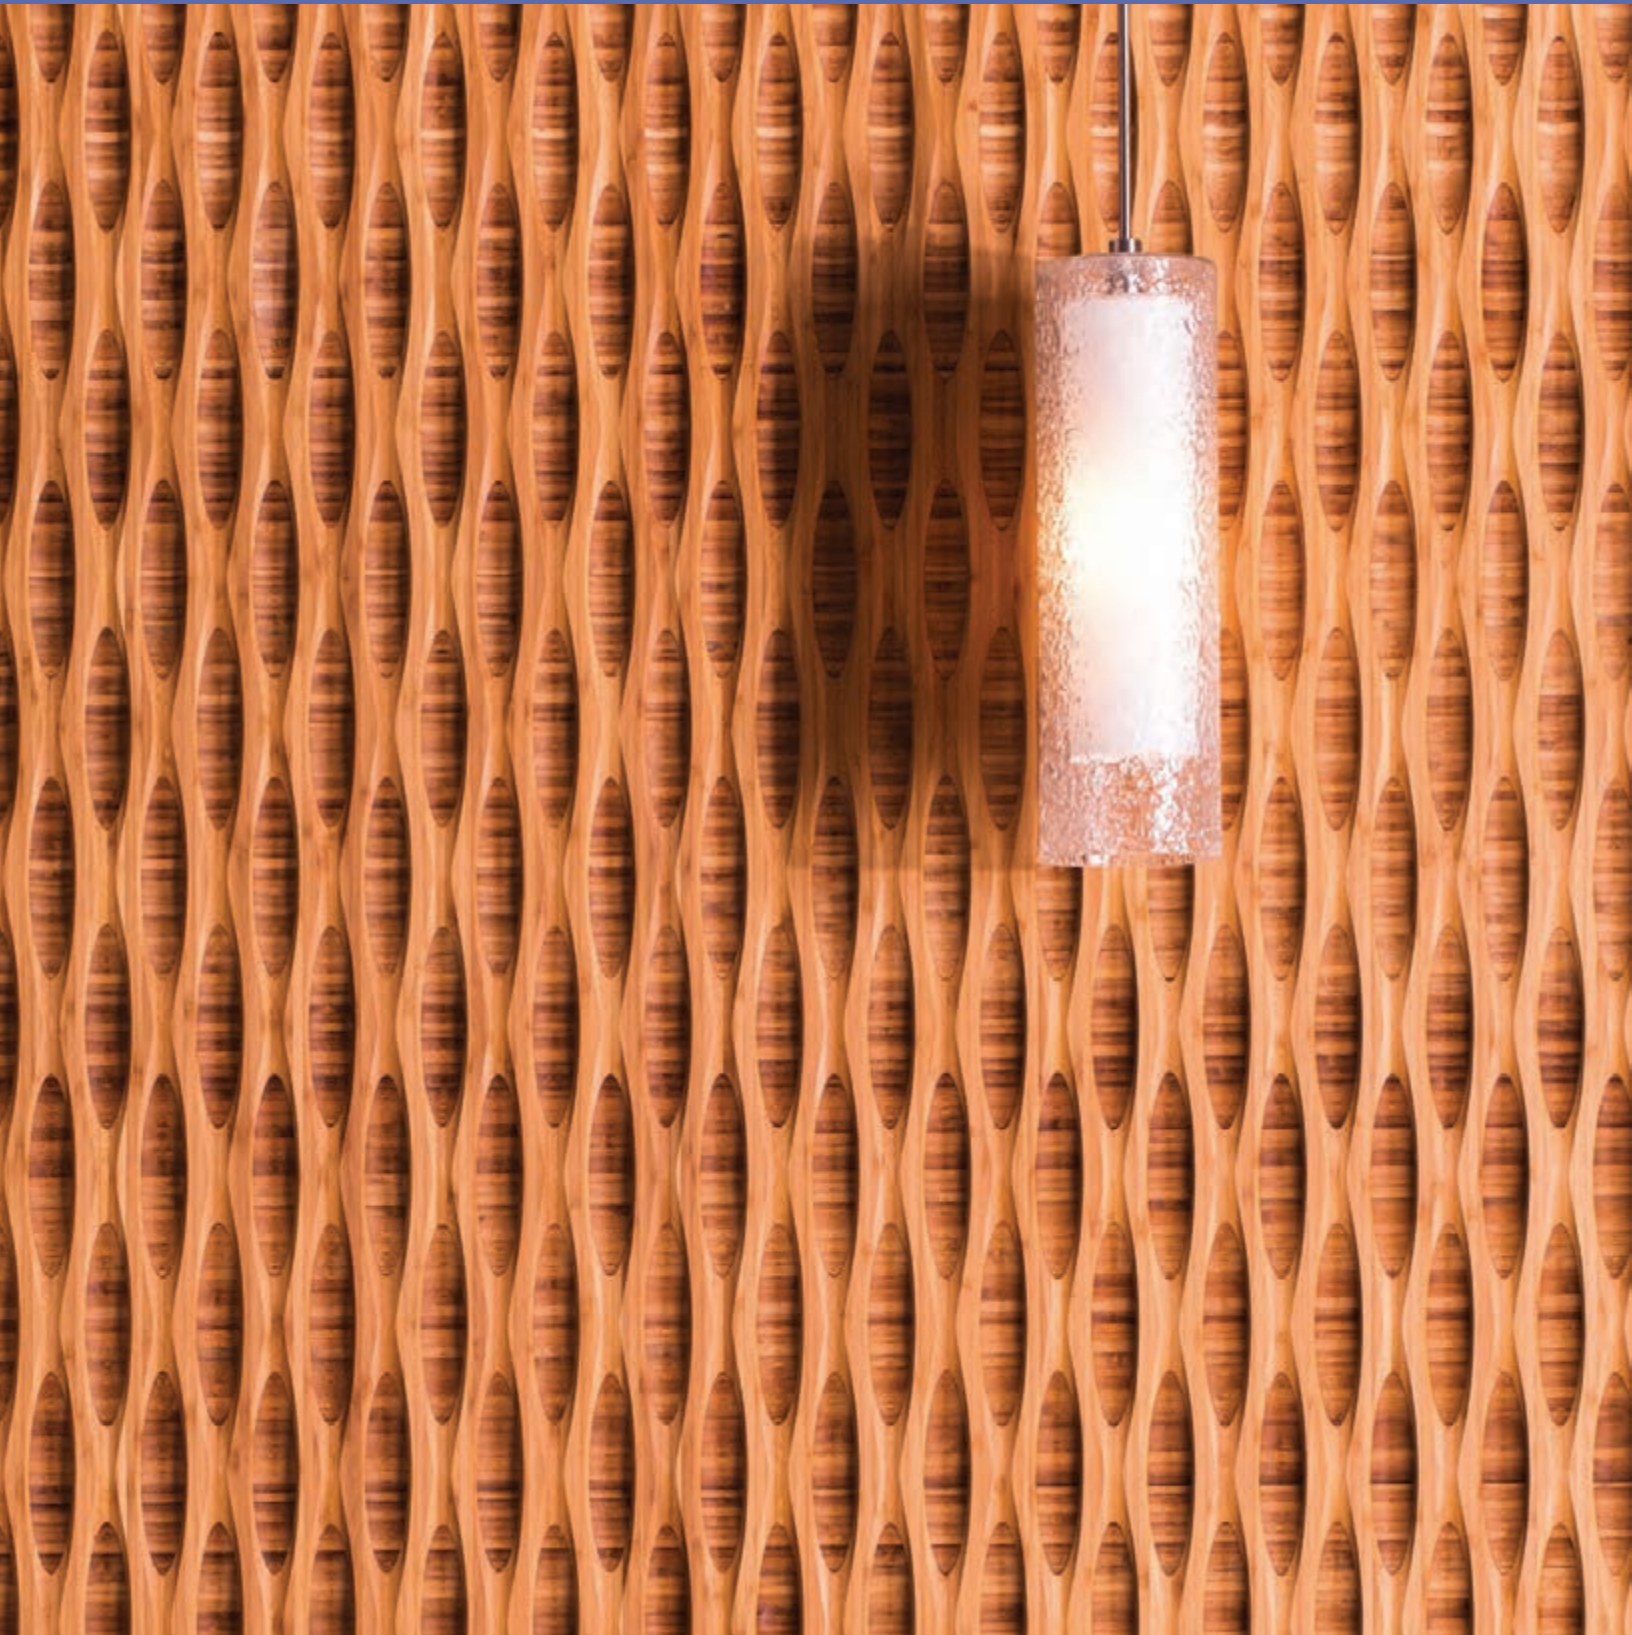

Reveal Collection

Style: C5 in Amber
3/4x48x96, 19mm x 1220mm x 2438mm
all bamboo RealCore construction, also available in natural color