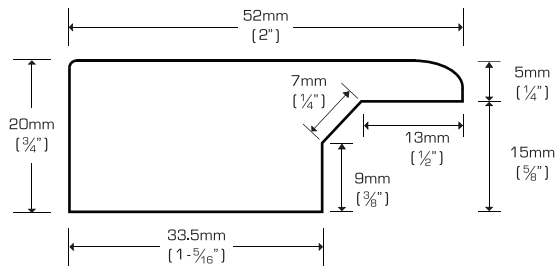

Threshold (Overlap)

TH-V5886PA	Prefinished, Amber Edge Grain	$\frac{5}{8}$ " x 2" x 72"	
TH-V5886PN	Prefinished, Natural Edge Grain	$\frac{5}{8}$ " x 2" x 72"	
TH-5886PA	Prefinished, Amber Flat Grain	$\frac{5}{8}$ " x 2" x 72"	
TH-5886PN	Prefinished, Natural Flat Grain	$\frac{5}{8}$ " x 2" x 72"	

Base Shoe

Baseboard

Reducer

Stair Nosing

Stair Step

Threshold (Standard)

Threshold (Overlap)

T-Molding