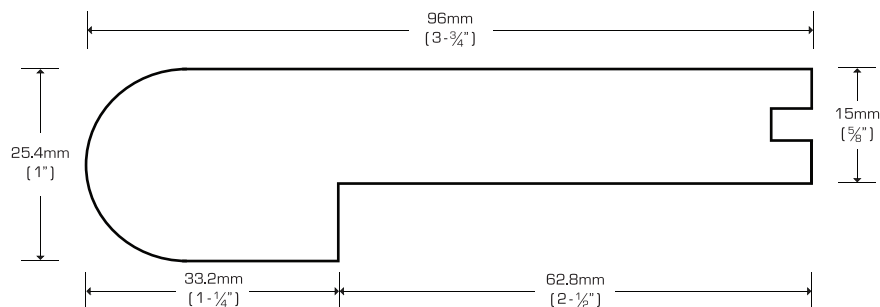

Threshold (Overlap)

TH-V5886PA	Prefinished, Amber Edge Grain	$\frac{5}{8}$ " x 2" x 72"	
TH-V5886PN	Prefinished, Natural Edge Grain	$\frac{5}{8}$ " x 2" x 72"	
TH-5886PA	Prefinished, Amber Flat Grain	$\frac{5}{8}$ " x 2" x 72"	
TH-5886PN	Prefinished, Natural Flat Grain	$\frac{5}{8}$ " x 2" x 72"	

T-Molding

TM-V5886PA	Prefinished, Amber Edge Grain	$\frac{5}{8}$ " x 2" x 72"	
TM-V5886PN	Prefinished, Natural Edge Grain	$\frac{5}{8}$ " x 2" x 72"	
TM-5886PA	Prefinished, Amber Flat Grain	$\frac{5}{8}$ " x 2" x 72"	
TM-5886PN	Prefinished, Natural Flat Grain	$\frac{5}{8}$ " x 2" x 72"	

Base Shoe

Baseboard

Reducer

Stair Nosing

Stair Step

Threshold (Standard)

Threshold (Overlap)

T-Molding