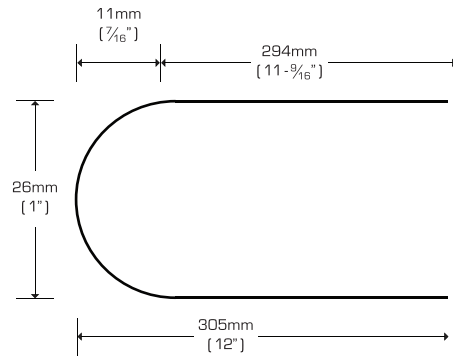

Threshold (Overlap)

TH-V5886PA	Prefinished, Amber Edge Grain	$\frac{5}{8}$ " x 2" x 72"	
TH-V5886PN	Prefinished, Natural Edge Grain	$\frac{5}{8}$ " x 2" x 72"	
TH-5886PA	Prefinished, Amber Flat Grain	$\frac{5}{8}$ " x 2" x 72"	
TH-5886PN	Prefinished, Natural Flat Grain	$\frac{5}{8}$ " x 2" x 72"	

T-Molding

TM-V5886PA	Prefinished, Amber Edge Grain	$\frac{5}{8}$ " x 2" x 72"	
TM-V5886PN	Prefinished, Natural Edge Grain	$\frac{5}{8}$ " x 2" x 72"	
TM-5886PA	Prefinished, Amber Flat Grain	$\frac{5}{8}$ " x 2" x 72"	
TM-5886PN	Prefinished, Natural Flat Grain	$\frac{5}{8}$ " x 2" x 72"	

Base Shoe

Baseboard

Reducer

Stair Nosing

Stair Step

Threshold (Standard)

Threshold (Overlap)

T-Molding