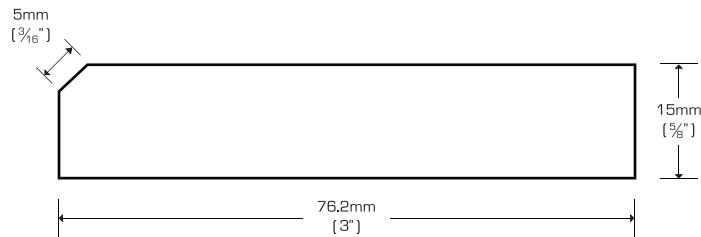

Base Shoe

Baseboard

Reducer

Stair Nosing