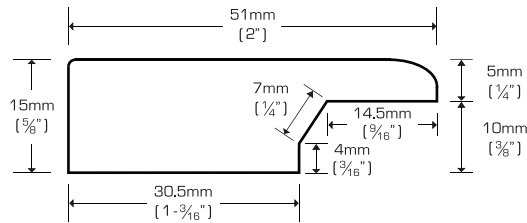

Threshold (Overlap)

3/8" FLOORING