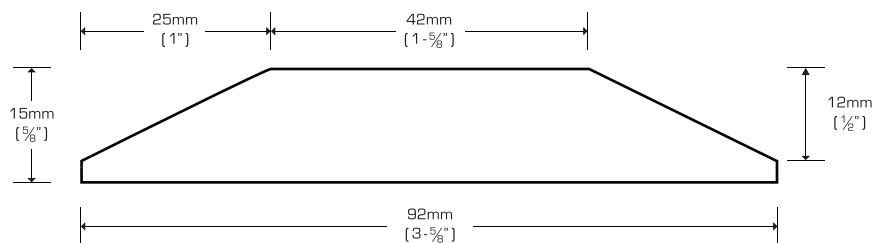

Threshold (Standard)