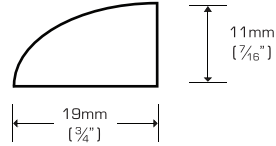

Base Shoe

Baseboard

Reducer

Stair Nosing