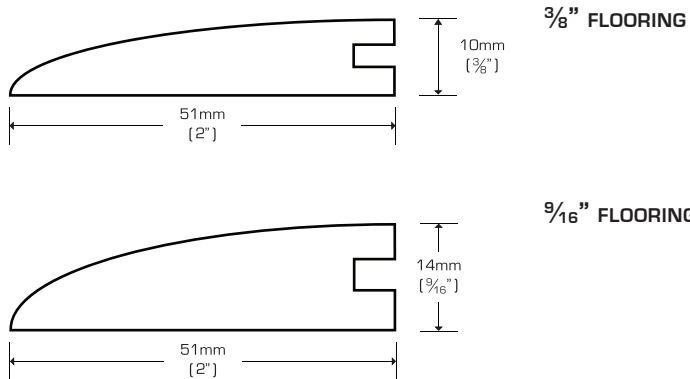

Base Shoe

Baseboard

Reducer

Stair Nosing