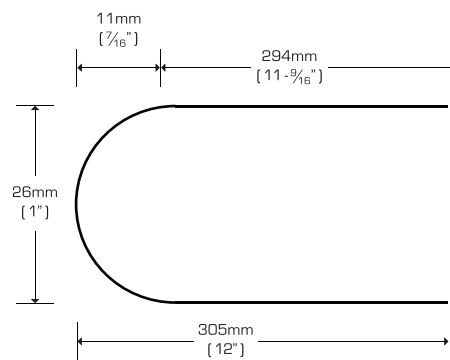

Stair Step*